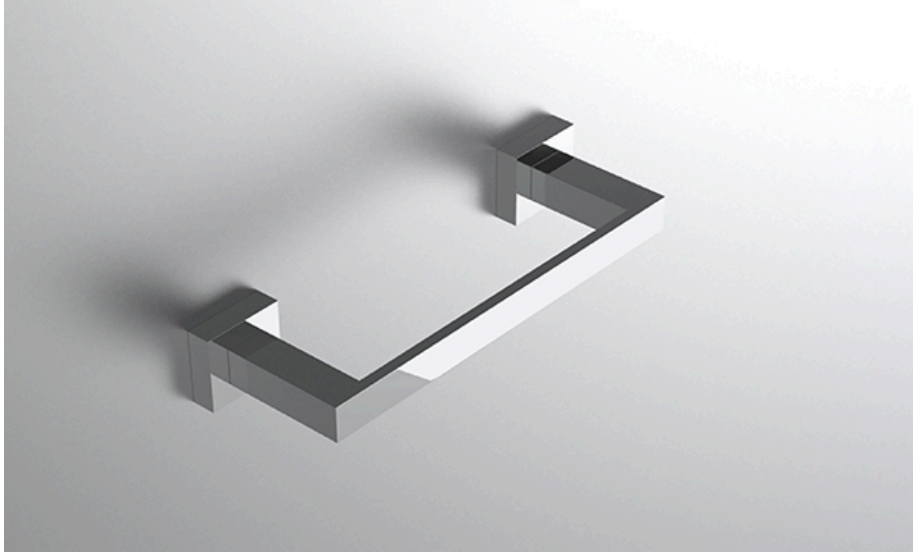

## FEATURES

- Premium 304 Grade Stainless Steel
- Solid Mount Construction
- Concealed Installation Hardware
- State of the art wall anchors included for installation on Dry wall or Tile